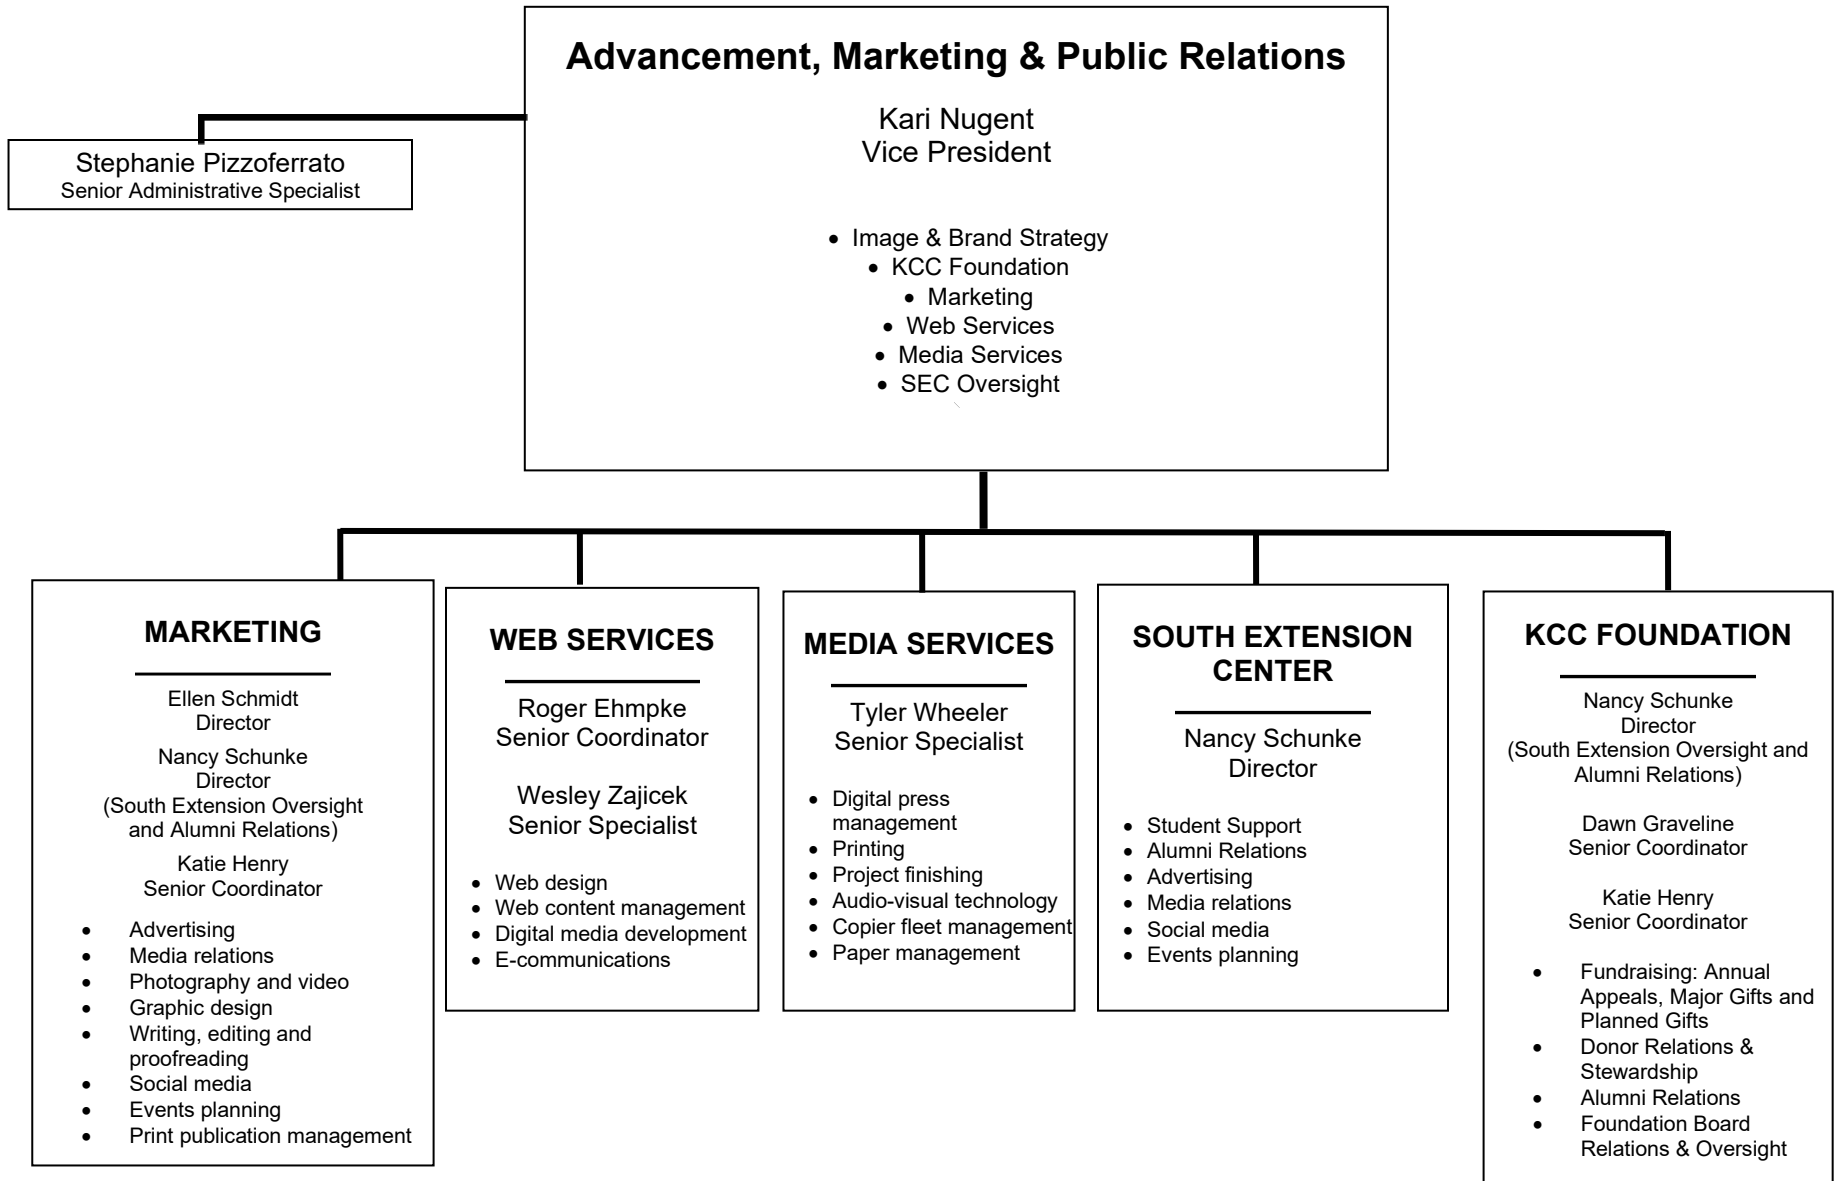

Kankakee Community College

ORGANIZATION CHART Effective Date – July 1, 2025